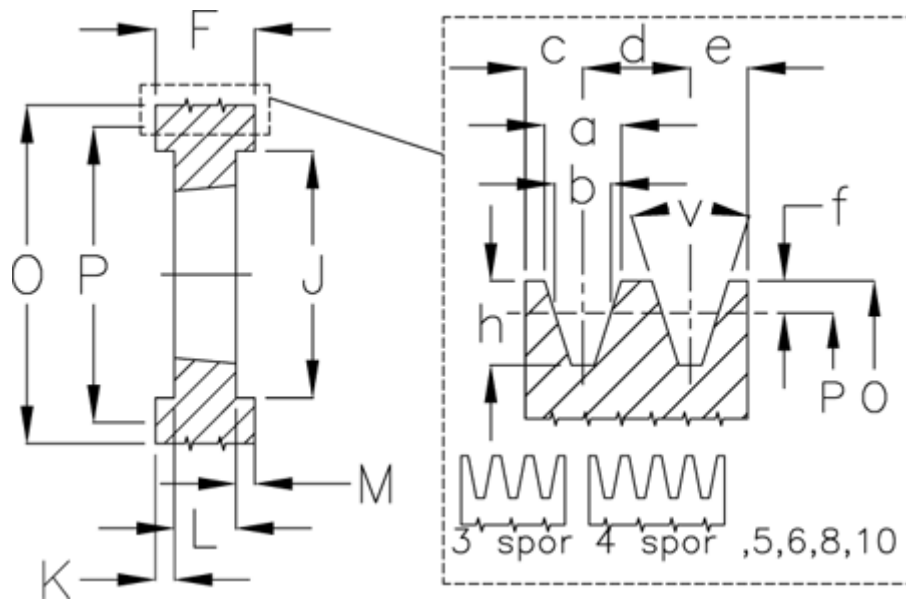

Article number: 604112022403

Description: V-belt pulley SPC 224/3 TL3020

Measures

a	= 22.0	For bush	= 3020	O	= 233.6
b	= 19.0	h	= 23.8	P	= 224
Bush ζ max	= 75	J	= 168	Type	= SPC
c	= 17.0	K	= 17	v	= 34 degrees
d	= 25.5	L	= 51		
e	= 17.0	m	= 17.0		
f	= 4.8	N	= -		
F	= 85	Number of ribs	= 3		